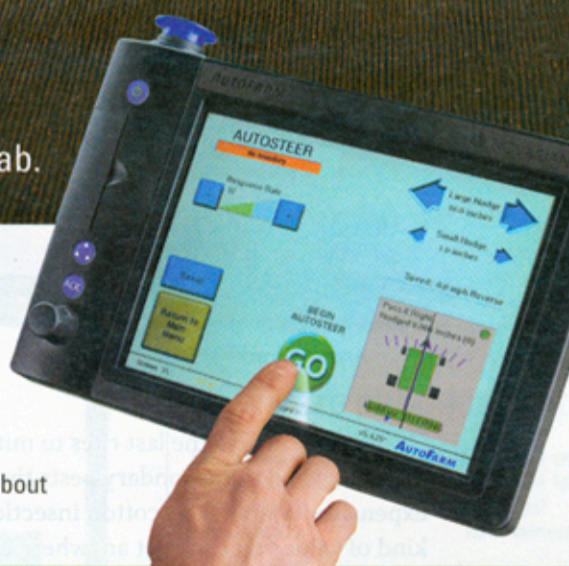

"Venue's big selling point is that it gets some hard-to-get weeds and it's inexpensive. I would expect it to be popular," concludes Vargas. "I just can't say how popular."

Ulrich expects Venue's primary use to be in the fall and winter to clean up orchard and vineyard floors and to kill the winter flush of weeds. In a dormant application, Venue should be tank-mixed with a residual herbicide like Chateau, Surflan or Goal, says Vargas.

In your dreams.

In your cab.

AutoFarm® RTK AutoSteer™ really is like working your entire field in one pass.

RTK AutoSteer delivers the repeatable, sub-inch accuracy you need to reduce fuel consumption, eliminate overlaps and ease operator stress and fatigue. Precision that allows you to increase productivity and harvest more profitable yields. Make your dreams a reality, call about AutoFarm RTK AutoSteer today!