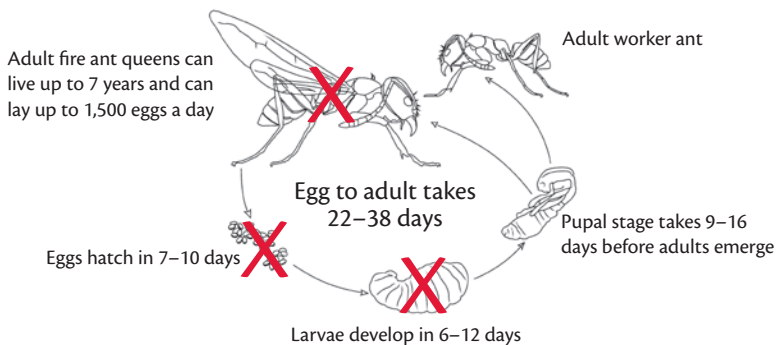

An attractive bait to fire ants and other protein-feeding ants, worker ants take it back to the nest of both single and multiple queen mounds to kill the queen and the developing ant colony. *Esteem* may appear slow-acting as it kills the entire colony by disrupting the queen's ability to lay fertile eggs. The worker ants are not replaced, and the mound dies, resulting in long-lasting control.

Use Tips

- Apply *Esteem* when fire ants are actively foraging—when temperatures are between 65 and 80 degrees and no rain is expected within six hours.
- Apply 1.5 lbs. per acre. Broadcast is easier to apply and more effective than individual mound treatments, controlling both visible and hidden mounds. You may also make individual mound treatments.
- Spring and/or fall are typically the best times of year to apply.

No grazing restrictions.

Esteem® Provides Long-Lasting Red Imported Fire Ant Control

How *Esteem* Works

Once ingested by the queen, *Esteem* disrupts her ability to lay fertile eggs. In addition, existing larvae do not become adults. The result: worker ants are not replaced, and the entire colony dies.