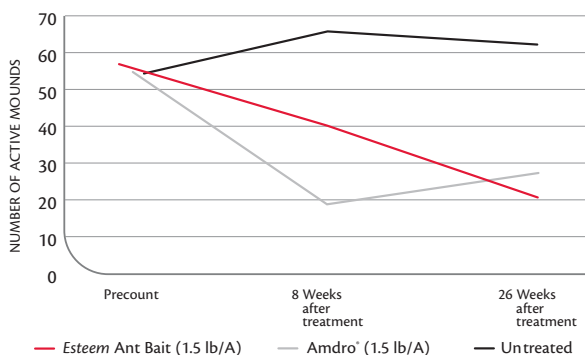

Esteem® Provides Long-Lasting Red Imported Fire Ant Control

How *Esteem* Works

Once ingested by the queen, *Esteem* disrupts her ability to lay fertile eggs. In addition, existing larvae do not become adults. The result: worker ants are not replaced, and the entire colony dies.